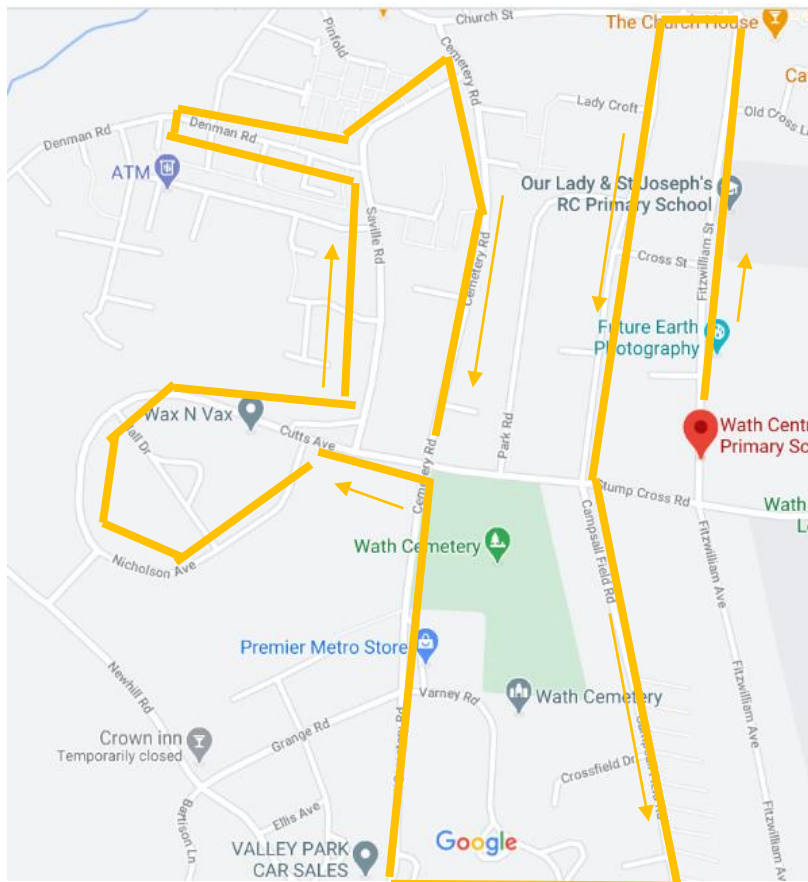

Burman Avenue
Cutts Avenue
Flintway
Fitzwilliam Avenue
Holly Grove
Fitzwilliam Street
Boswell Road
Nicholson Avenue
Pastures Moo
Meadowgate, Brampton Bierlow
Chapel Street

Melton High Street
Campsall Field Road
Cemetery Road
Rig Drive
Furlong Road, Bolton Upon Dearne
Oak Road
Denman Road
Hawthorne Road
Sandygate
Newhill Road

Be careful!

Some of these streets have more than one Funky Friend!

Please be mindful of social distancing and COVID-19 Government Guidelines when participating in the Treasure Trail. Happy Hunting!

WCP's Harvest

Treasure Trail

Trail 1 – Walking Trail

The Walking Trail is the shortest route around our local school area. Street names in bold have Funky Friends to see.

Directions

1. **START** – Wath Central Primary School
2. Walk down **FITZWILLIAM STREET**.
3. Reach **PASTURES MOO** at the roundabout.
4. Turn left and left again to continue up to **CHAPEL STREET**.
5. Continue straight on to walk up **CAMPSALL FIELD ROAD**.
6. At the top turn right to walk along **NEWHILL ROAD**.
7. Turn right to walk down **CEMETERY ROAD**.
8. Turn left at the junction and walk on until you reach **NICHOLSON AVENUE**.
9. Turn right and right again to make your way back along **CUTTS AVENUE**.
10. Turn left and walk downhill and then left again to make your way to **DENMAN ROAD**.
11. Walk along and pack up **DENMAN ROAD** then turn left to re-join and walk up **CEMETERY ROAD**.

Rather than a map, we have provided postcodes to help you find each street.

Route to travel:

1. START – Wath Central Primary School

2. Pastures Moo – S63 7QY

3. Furlong Road (Bolton Upon Dearne) – S63 8HT