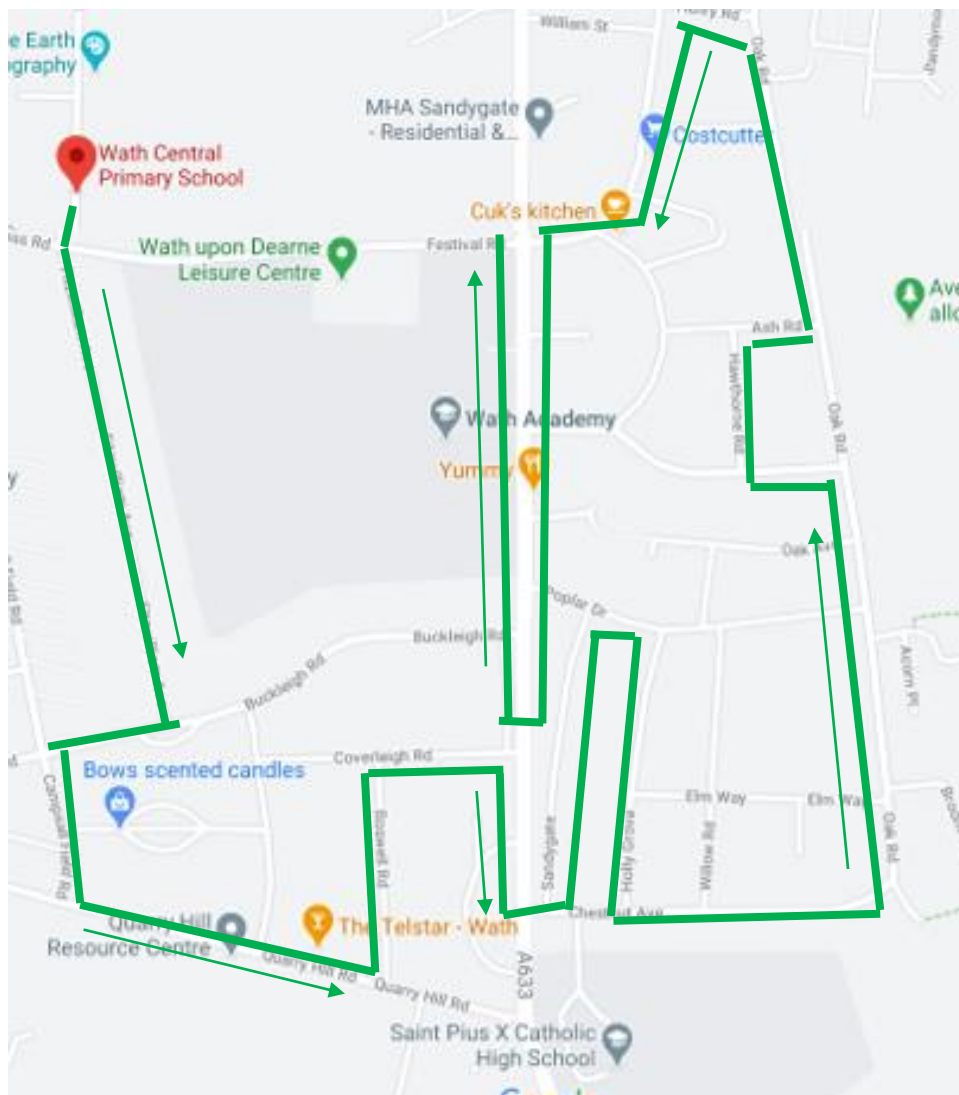

Treasure Trail

Trail 1 – Walking Trail

The Walking Trail is the shortest route around our local school area. Street names in bold have Funky Friends to see.

Directions

1. **START** – Wath Central Primary School
2. Walk down **FITZWILLIAM STREET**.
3. Reach **PASTURES MOO** at the roundabout.
4. Turn left and left again to continue up to **CHAPEL STREET**.
5. Continue straight on to walk up **CAMPSALL FIELD ROAD**.
6. At the top turn right to walk along **NEWHILL ROAD**.
7. Turn right to walk down **CEMETERY ROAD**.
8. Turn left at the junction and walk on until you reach **NICHOLSON AVENUE**.
9. Turn right and right again to make your way back along **CUTTS AVENUE**.
10. Turn left and walk downhill and then left again to make your way to **DENMAN ROAD**.
11. Walk along and pack up **DENMAN ROAD** then turn left to re-join and walk up **CEMETERY ROAD**.

Be careful!

**Some of these streets
have more than one Funky
Friend!**

Please be mindful of social distancing and COVID-19 Government Guidelines when participating in the Treasure Trail. Happy Hunting!

WCP's Harvest Treasure Trail

Trail 2 – Hiking Trail

The Hiking Trail is a longer route around our local area. Street names in bold have funky friends to see.

1. **START** – Wath Central Primary School
2. Walk up Fitzwilliam Street and onto **FITZWILLIAM AVENUE**.
3. At the top of Fitzwilliam, turn right and walk up **CAMPSALL FIELD ROAD**.
4. At the top, turn left and continue on until you can walk down **BOSWELL ROAD**.
5. At the bottom of Boswell, turn right until you reach the main road (A633)
6. Cross over and turn right. Continue walking until you can turn onto Chestnut Avenue.
7. On Chestnut, turn left onto **SANDYGATE** and at the bottom turn right.
8. Then turn right and walk up **HOLLY GROVE**.
9. Turn left and continue along chestnut until you can walk down **OAK ROAD**.
10. Continue down Oak Road until you can turn left onto Riley Road